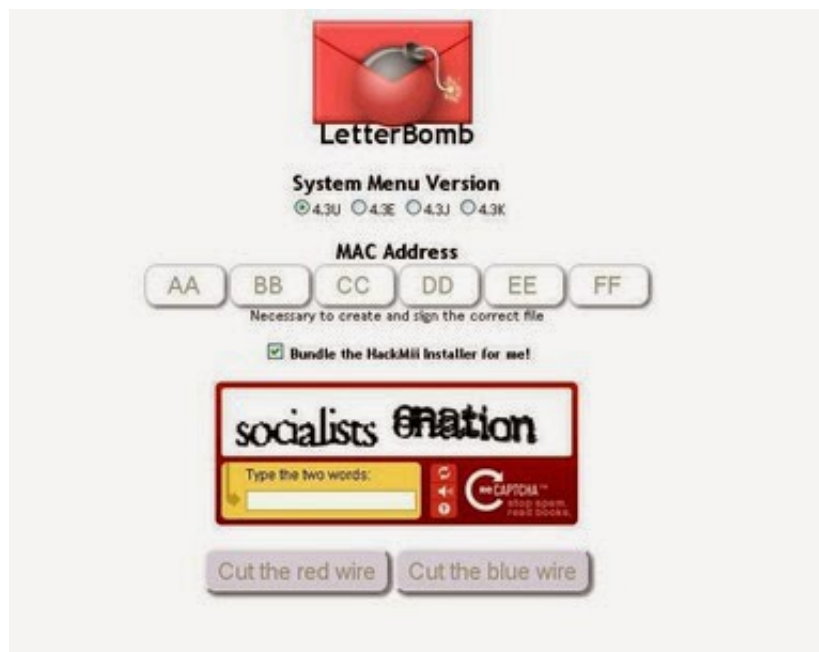

Download

[Wii Firmware 4.3e Installieren](#)

[Wii Firmware 4.3e Installieren](#)

Download

For NTSC-U and NTSC-J use Yu-Gi-Vah Bathaxx requires a copy of LEGO Batman, and will work for NTSC-U, NTSC-J and PAL Wiis.

1. [firmware installieren](#)
2. [firmware installieren android](#)
3. [ältere ios firmware installieren](#)

3E ohne Spiel Installiert Wii Firmware 4.3 Homebrew Channel installieren mit Letterbomb und USB.. Indiana Pwns requires a copy of Lego Indiana Jones: The Original Adventures, and will work for NTSC-U, NTSC-J and PAL Wiis.. Is there no way you can install hbc without getting the game indiana jones the originals adventure or twilight hack becoss the game's are not available any more i hope there is a other way to do it i have firmware 4.. Letterbomb requires no game, and will work with any 4.3 wii 2Setting up Homebrew Channel2.